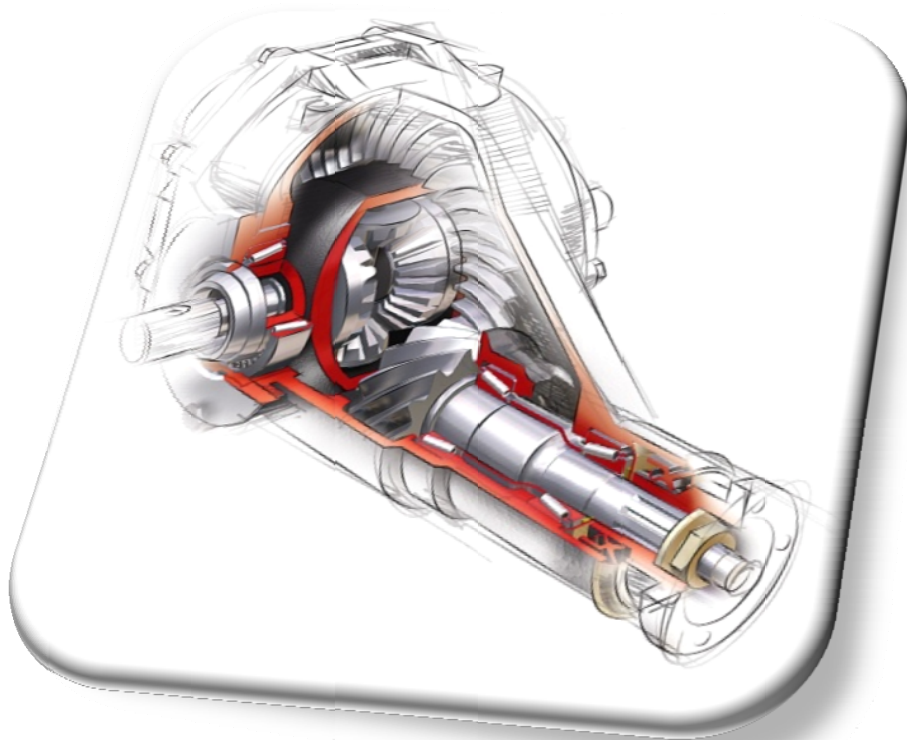

FEVZI CAKMAK MAH.BUSAN OZEL ORG.SAN.BOLG.KOSGEB CD. 10645 SK. NO:27 KARATAY KONYA / TURKEY

PHONE : +90 332 345 16 03 - +90 332 345 16 57

FAX : +90 332 345 18 09

WEB SITE : <http://www.hatveotomotiv.com> - <http://www.hatvedislisanayi.com>

The trademarks, OEM numbers and technical terms are only for reference.