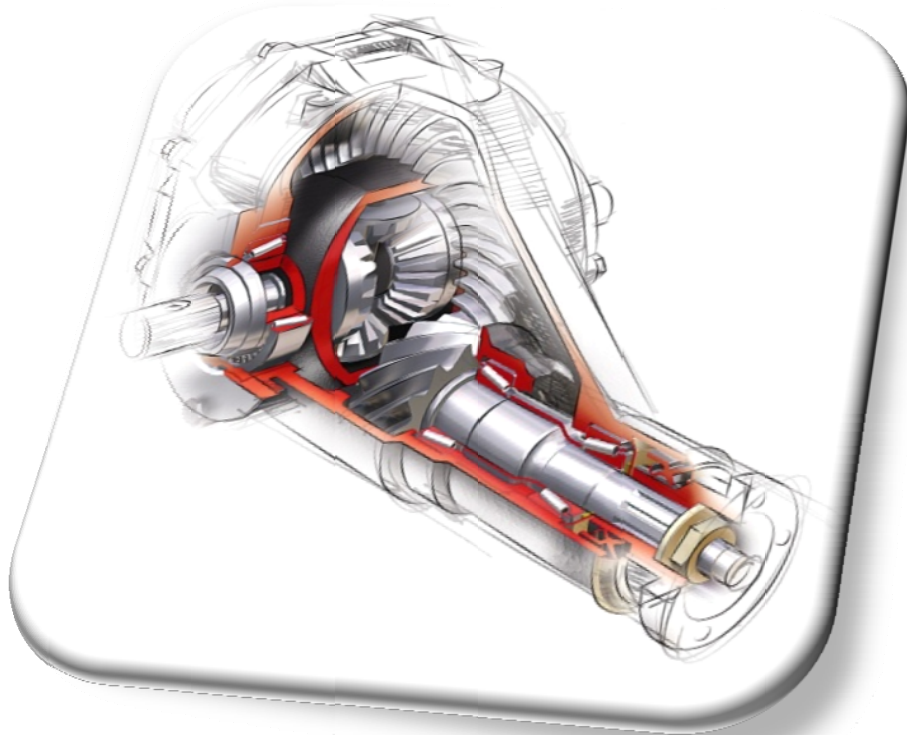

HD-001

HTM 712 Transit Mixer Planetary Gearbox 10-12 m³

The trademarks, OEM numbers and technical terms are only for reference.

Hatve®

gear industry

www.hatveotomotiv.com - www.hatvedislisanayi.com

AGRICULTURAL MACHINE GEARBOX 2013