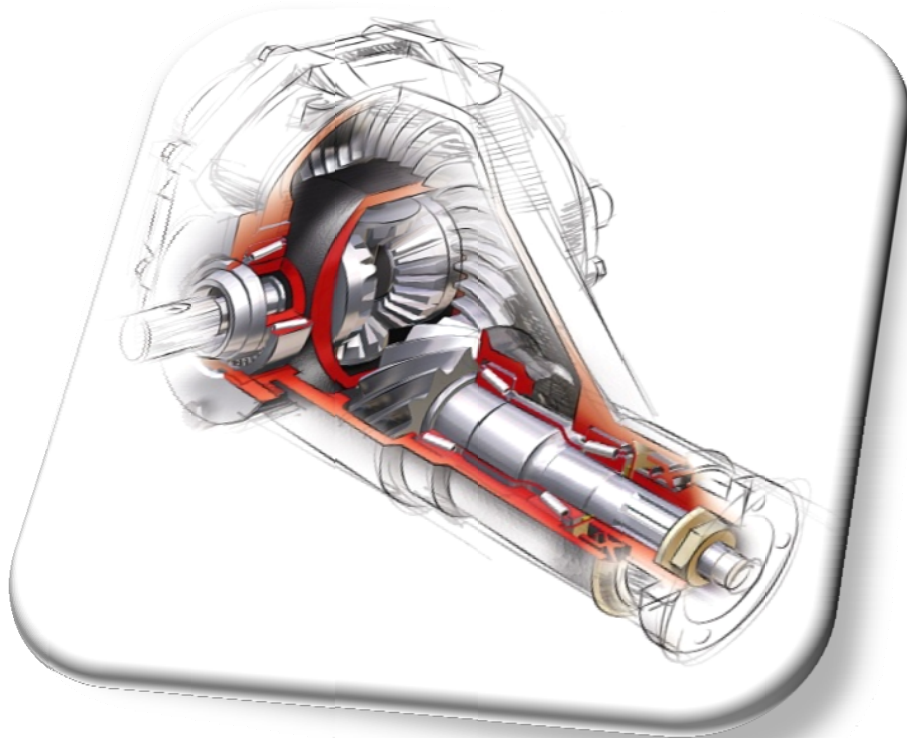

FEVZI CAKMAK MAH.BUSAN OZEL ORG.SAN.BOLG.KOSGEB CD. 10645 SK. NO:27 KARATAY KONYA / TURKEY

PHONE : +90 332 345 16 03 - +90 332 345 16 57

FAX : +90 332 345 18 09

WEB SITE : <http://www.hatveotomotiv.com> - <http://www.hatvedislisanayi.com>

The trademarks, OEM numbers and technical terms are only for reference.