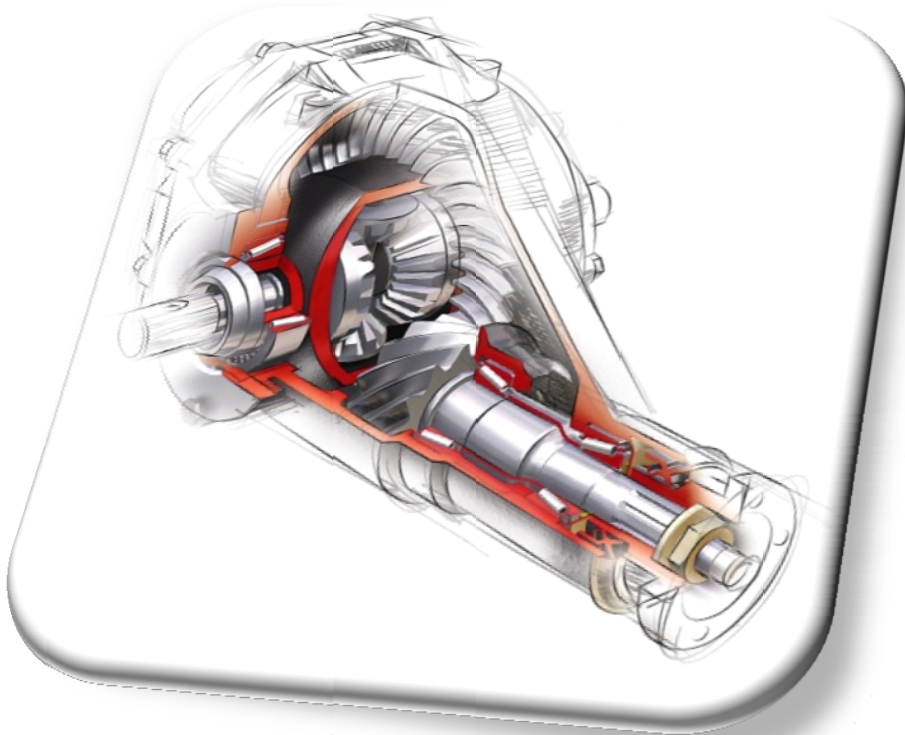

FEVZI CAKMAK MAH.BUSAN OZEL ORG.SAN.BOLG.KOSGEB CD. 10645 SK. NO:27 KARATAY KONYA / TURKEY

PHONE : +90 332 345 16 03 - +90 332 345 16 57

FAX : +90 332 345 18 09

WEB SITE : <http://www.hatveotomotiv.com> - <http://www.hatvedislisanayi.com>

The trademarks, OEM numbers and technical terms are only for reference.