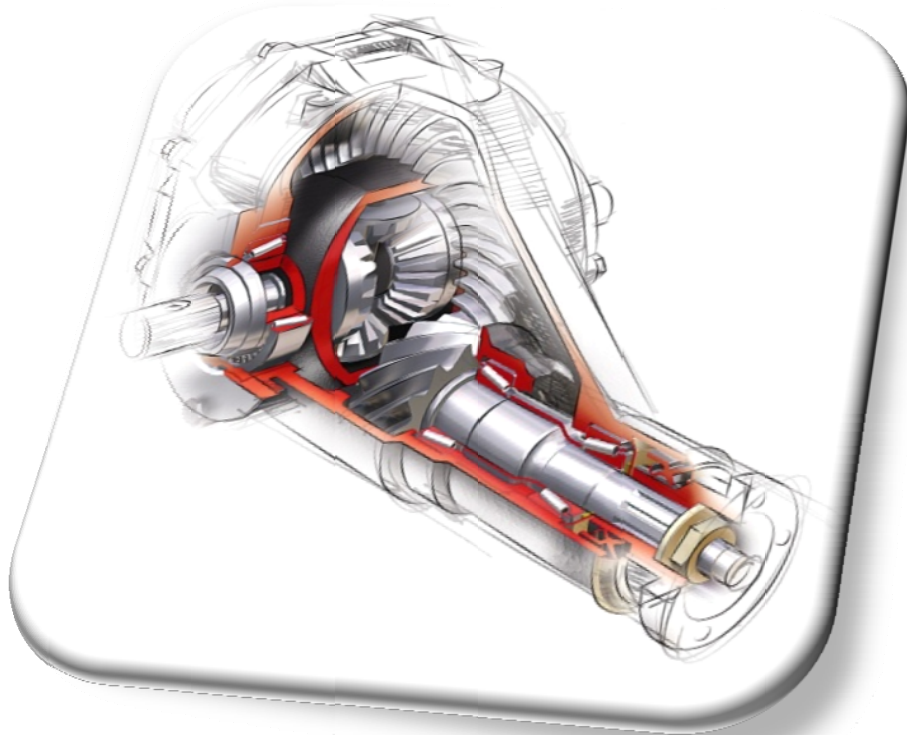

FEVZI CAKMAK MAH.BUSAN OZEL ORG.SAN.BOLG.KOSGEB CD. 10645 SK. NO:27 KARATAY KONYA / TURKEY

PHONE : +90 332 345 16 03 - +90 332 345 16 57

FAX : +90 332 345 18 09

WEB SITE : <http://www.hatveotomotiv.com> - <http://www.hatvedislisanayi.com>

The trademarks, OEM numbers and technical terms are only for reference.